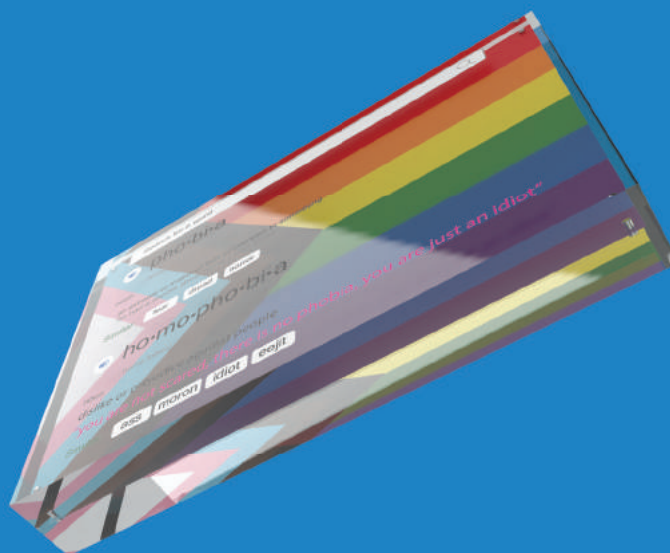

LGBTQ DISPLAY

Take a stand to show your support for LGBTQ rights with this hand crafted two-layered acrylic display. Whether it's your desk, reception area, window sill, or anywhere in view to show the community that you have a zero-tolerance for homophobia and discrimination. By extension, you will be showcasing that your environment is a safe and judgment free zone for LGBTQ individuals and their allies.

Technical Specification

- 2 layers of crystal clear acrylic
- Overall dimensions - 1" x 4" x 6"
- Neodymium magnetic holding system
- Perspective print on two layers
- Hand cut
- Diamond polished edges

LULAROSE DOT COM

LULAROSE