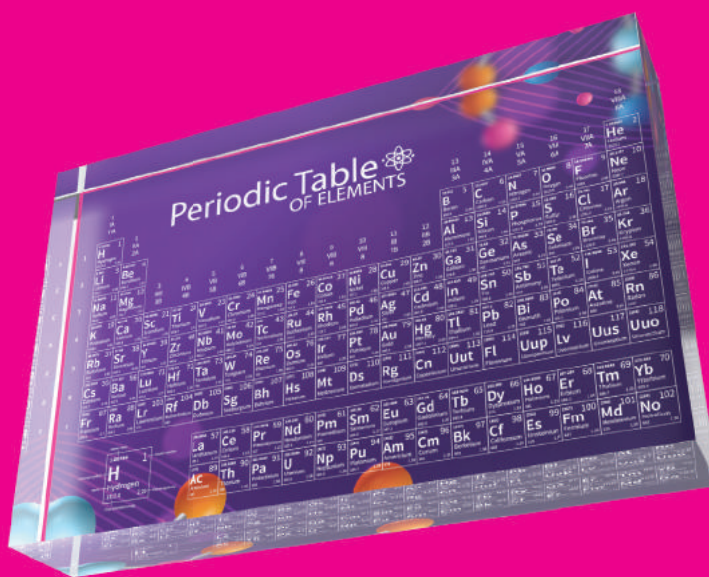

LULAROSE DOT COM

Crafted from the highest grade crystal clear cast acrylic, laser cut and machined to deliver accuracy and beauty. Available in multiple sizes as a single, double or triple layer with custom pocket. Each layer can be printed with your custom image, logo and text using our specially developed process of image separation and application. Precision engineered to receive four neodymium magnets, hand-pressed to guarantee placement and stability.

We are experts at creating ideas for your design then presenting them in a unique and thought-provoking way. Often paired with the inclusion of a personal or meaningful item, every Perspective Display we produce is sure to delight its owner and serve as wonderful conversation starter. Our multi-layered displays are atmospheric, using the latest innovations to separate images to create a truly immersive experience, as beautiful as they are thought provoking.