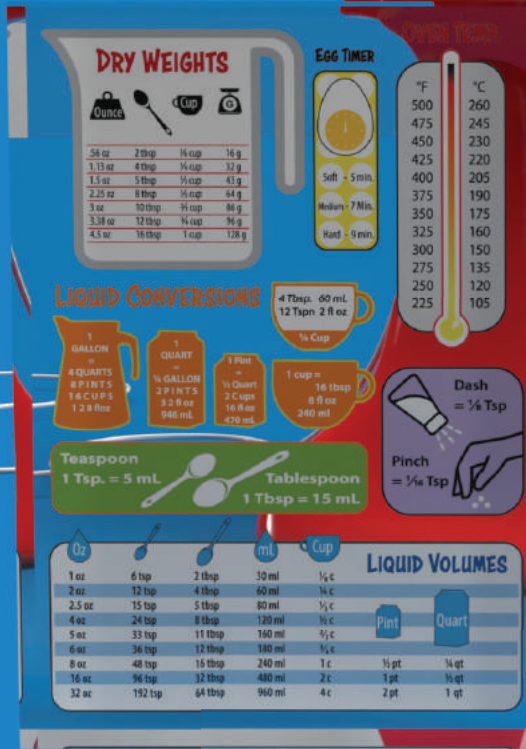

## Technical Specification

- 3 layers of crystal clear acrylic
- Overall dimensions - 1" x 4" x 4"
- Neodymium magnetic holding system
- Perspective print on two layers
- Hand cut
- Diamond polished edges

# LULAROSE

Show someone you love how proud you are of them, how they inspire you, how their fight motivates you to keep going every day no matter the obstacle.

Our Surviving Breast Cancer display is an homage to the bravery and incredible strength of the people who battle this awful disease. From the time of diagnosis to victory, show the person you love that they are not alone....we are in this fight together!

# KITCHEN AID

LULAROSE

At just over one inch thick, this crystal clear display is a must have for every baker's kitchen. It contains every useful measurement you are likely to need, and one or two that you won't.