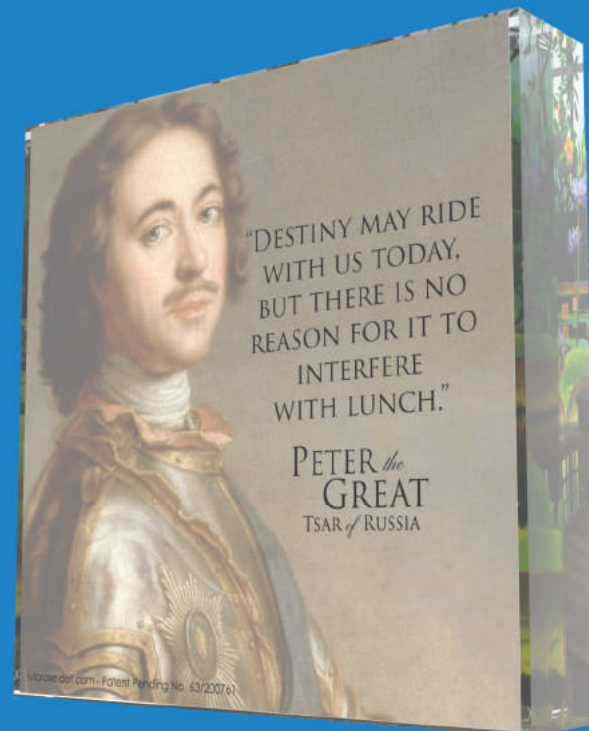

Back of Display