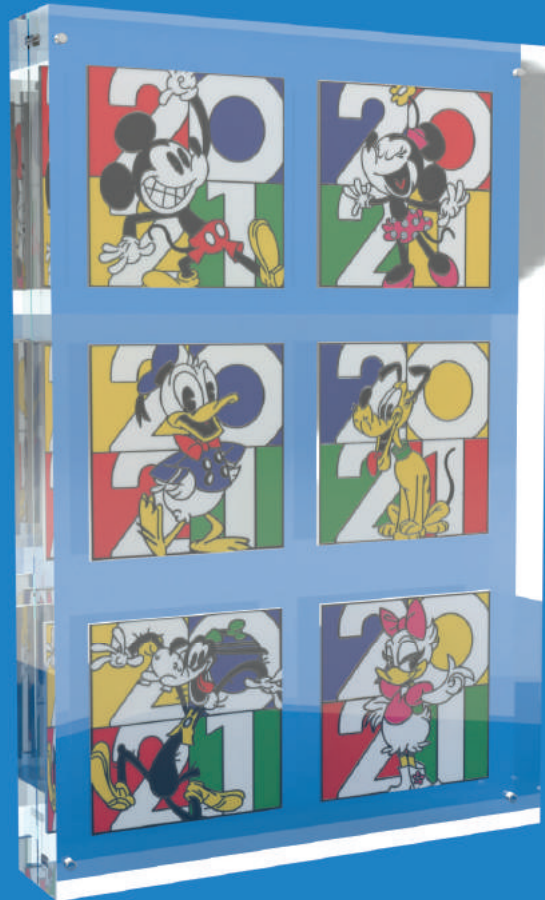

DISNEY CHARACTERS PIN SET DISPLAY