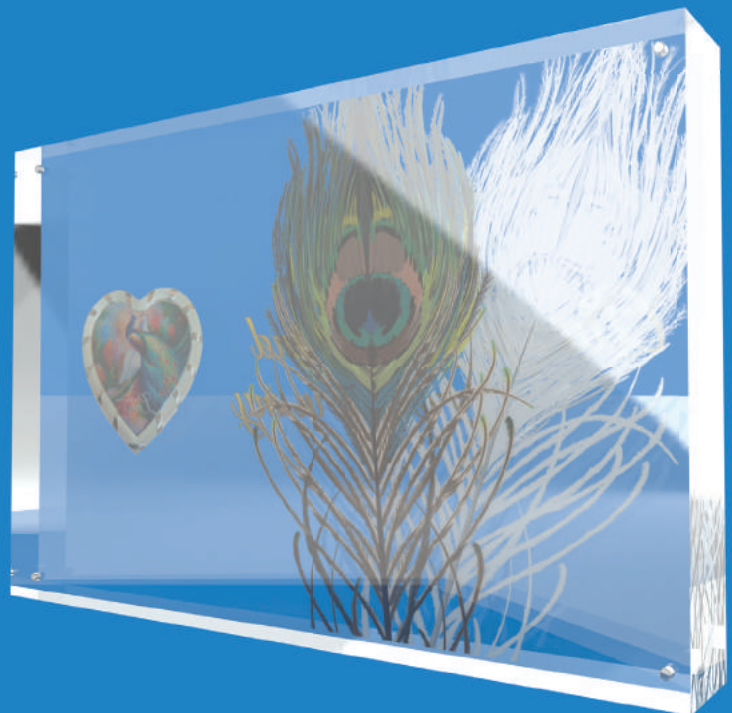

LULAROSE DOT COM

Crafted from the highest grade crystal clear cast acrylic, laser cut and machined to deliver accuracy and beauty. Available in multiple sizes as a single, double or triple layer with custom pocket. Each layer can be printed with your custom image, logo and text using our specially developed process of image separation and application. Precision engineered to receive four neodymium magnets, hand-pressed to guarantee placement and stability.

We are experts at creating ideas for your design, then presenting them in a unique and thought-provoking way. Often paired with the inclusion of a personal or meaningful item, every Perspective Display we produce is sure to delight its owner and serve as wonderful conversation starter. Our multi-layered displays are atmospheric, using the latest innovations to separate images to create a truly immersive experience, as beautiful as they are thought provoking.

Back of Display