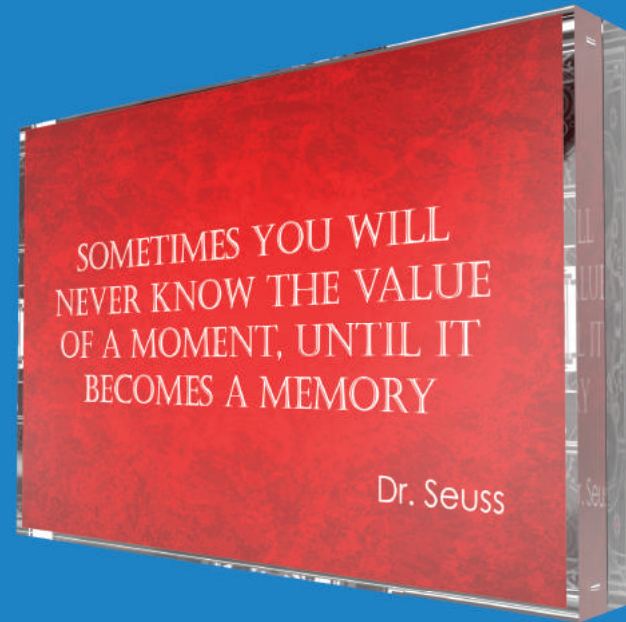

MY FUTURE SELF DISPLAY

Back of Display

Introducing our immaculate "My Future Self Display", crafted in a three-layered display with a key shaped jump drive and a note to write to your future self. Make a record of the goals and aspirations you want to achieve in your life. A better alternate over journals, which are easily disposable and get lost very easily. Preserve your thoughts, ideas, and memories in this keepsake...the ultimate gift to yourself or a special friend.

"Dreams are hopeless aspirations in hopes of comin' true. Believe in yourself, the rest is up to me and you."

-TLC. "Waterfalls"

We are experts at creating ideas for your design then presenting them in a unique and thought-provoking way. Often paired with the inclusion of a personal or meaningful item, every Perspective Display we produce is sure to delight its owner and serve as wonderful conversation starter. Our multi-layered displays are atmospheric, using the latest innovations to separate images to create a truly immersive experience, as beautiful as they are thought provoking.

Crafted from the highest grade crystal clear cast acrylic, laser cut and machined to deliver accuracy and beauty. Available in multiple sizes as a single, double or triple layer with custom pocket. Each layer can be printed with your custom image, logo and text using our specially developed process of image separation and application. Precision engineered to receive four neodymium magnets, hand-pressed to guarantee placement and stability.

PERSPECTIVE DISPLAY