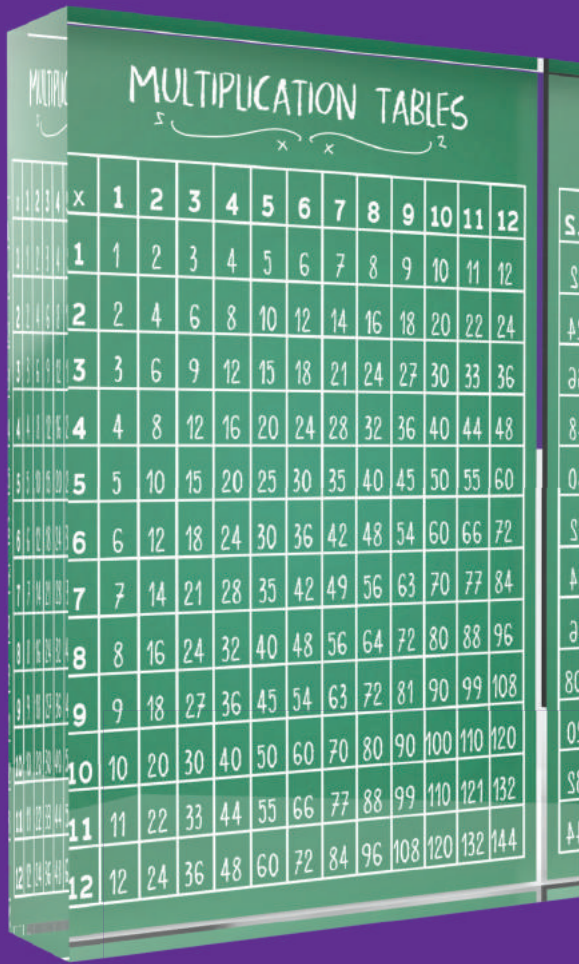

MULTIPLICATION TABLES DISPLAY

LULAROSE