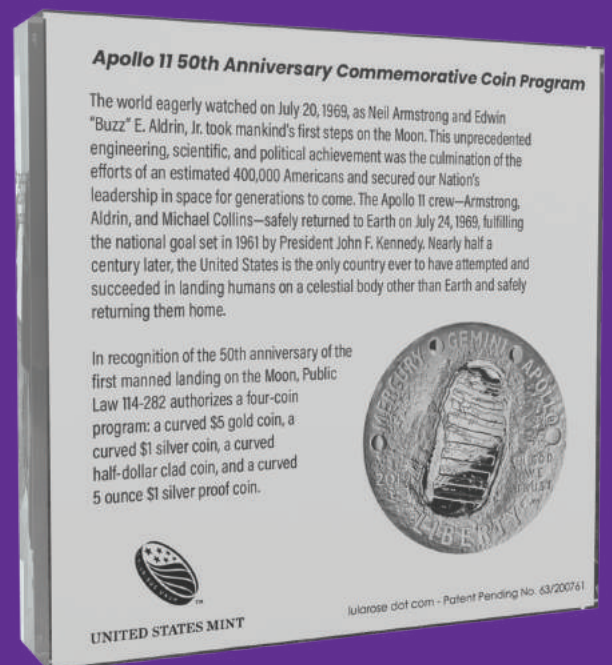

LULAROSE DOT COM

We are experts at creating ideas for your design then presenting them in a unique and thought-provoking way. Often paired with the inclusion of a personal or meaningful item, every Perspective Display we produce is sure to delight its owner and serve as wonderful conversation starter. Our multi-layered displays are atmospheric, using the latest innovations to separate images to create a truly immersive experience, as beautiful as they are thought provoking.

Crafted from the highest grade crystal clear cast acrylic, laser cut and machined to deliver accuracy and beauty. Available in multiple sizes as a single, double or triple layer with custom pocket. Each layer can be printed with your custom image, logo and text using our specially developed process of image separation and application. Precision engineered to receive four neodymium magnets, hand-pressed to guarantee placement and stability.

Back of Display