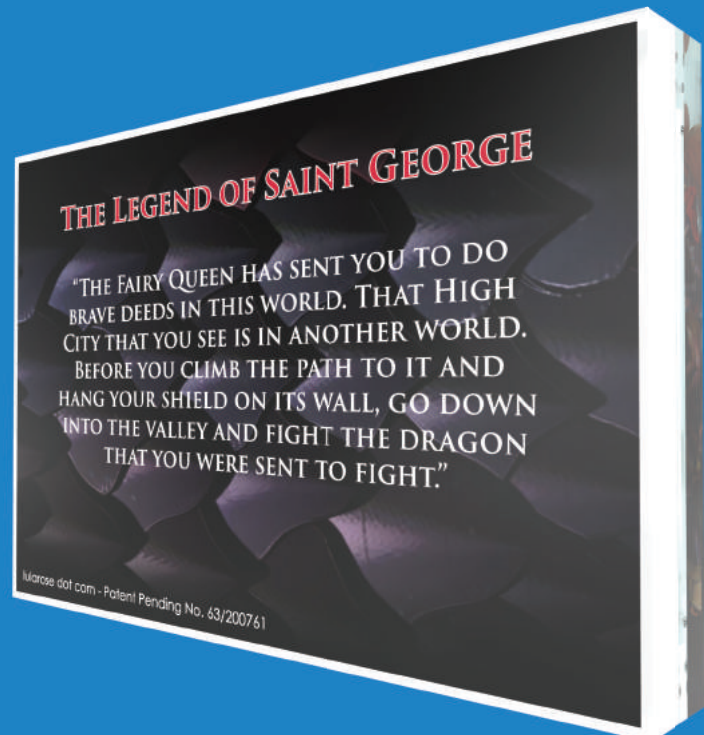

LULAROSE DOT COM

Crafted from the highest grade crystal clear cast acrylic, laser cut and machined to deliver accuracy and beauty. Available in multiple sizes as a single, double or triple layer with custom pocket. Each layer can be printed with your custom image, logo and text using our specially developed process of image separation and application. Precision engineered to receive four neodymium magnets, hand-pressed to guarantee placement and stability.

We are experts at creating ideas for your design, then presenting them in a unique and thought-provoking way. Often paired with the inclusion of a personal or meaningful item, every Perspective Display we produce is sure to delight its owner and serve as wonderful conversation starter. Our multi-layered displays are atmospheric, using the latest innovations to separate images to create a truly immersive experience, as beautiful as they are thought provoking.

Back of Display