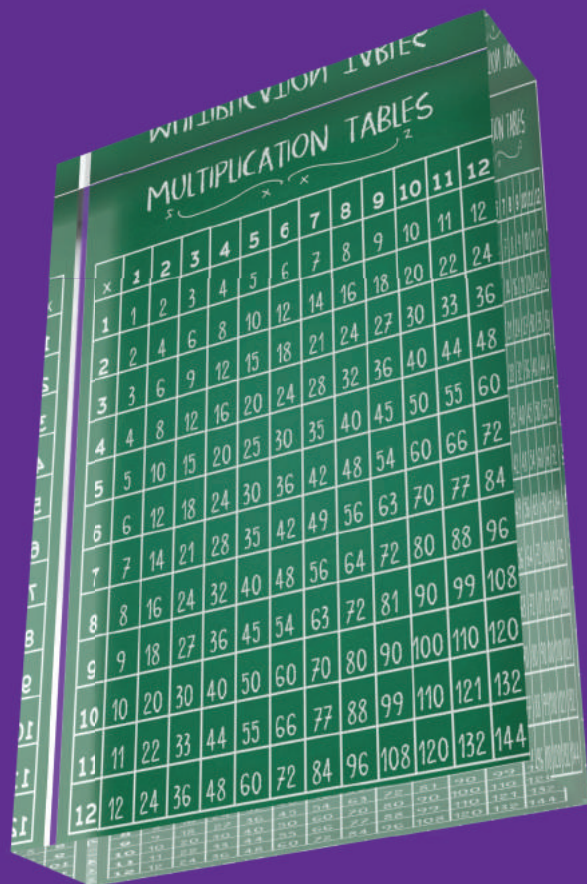

LULAROSE DOT COM

Crafted from the highest grade crystal clear cast acrylic, laser cut and machined to deliver accuracy and beauty. Available in multiple sizes as a single, double or triple layer with custom pocket. Each layer can be printed with your custom image, logo and text using our specially developed process of image separation and application. Precision engineered to receive four neodymium magnets, hand-pressed to guarantee placement and stability.

We are experts at creating ideas for your design then presenting them in a unique and thought-provoking way. Often paired with the inclusion of a personal or meaningful item, every Perspective Display we produce is sure to delight its owner and serve as wonderful conversation starter. Our multi-layered displays are atmospheric, using the latest innovations to separate images to create a truly immersive experience, as beautiful as they are thought provoking.