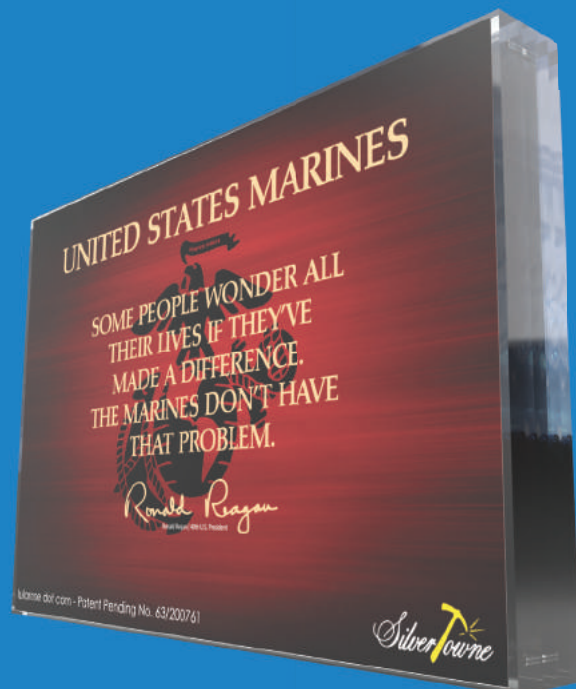

Back of Display